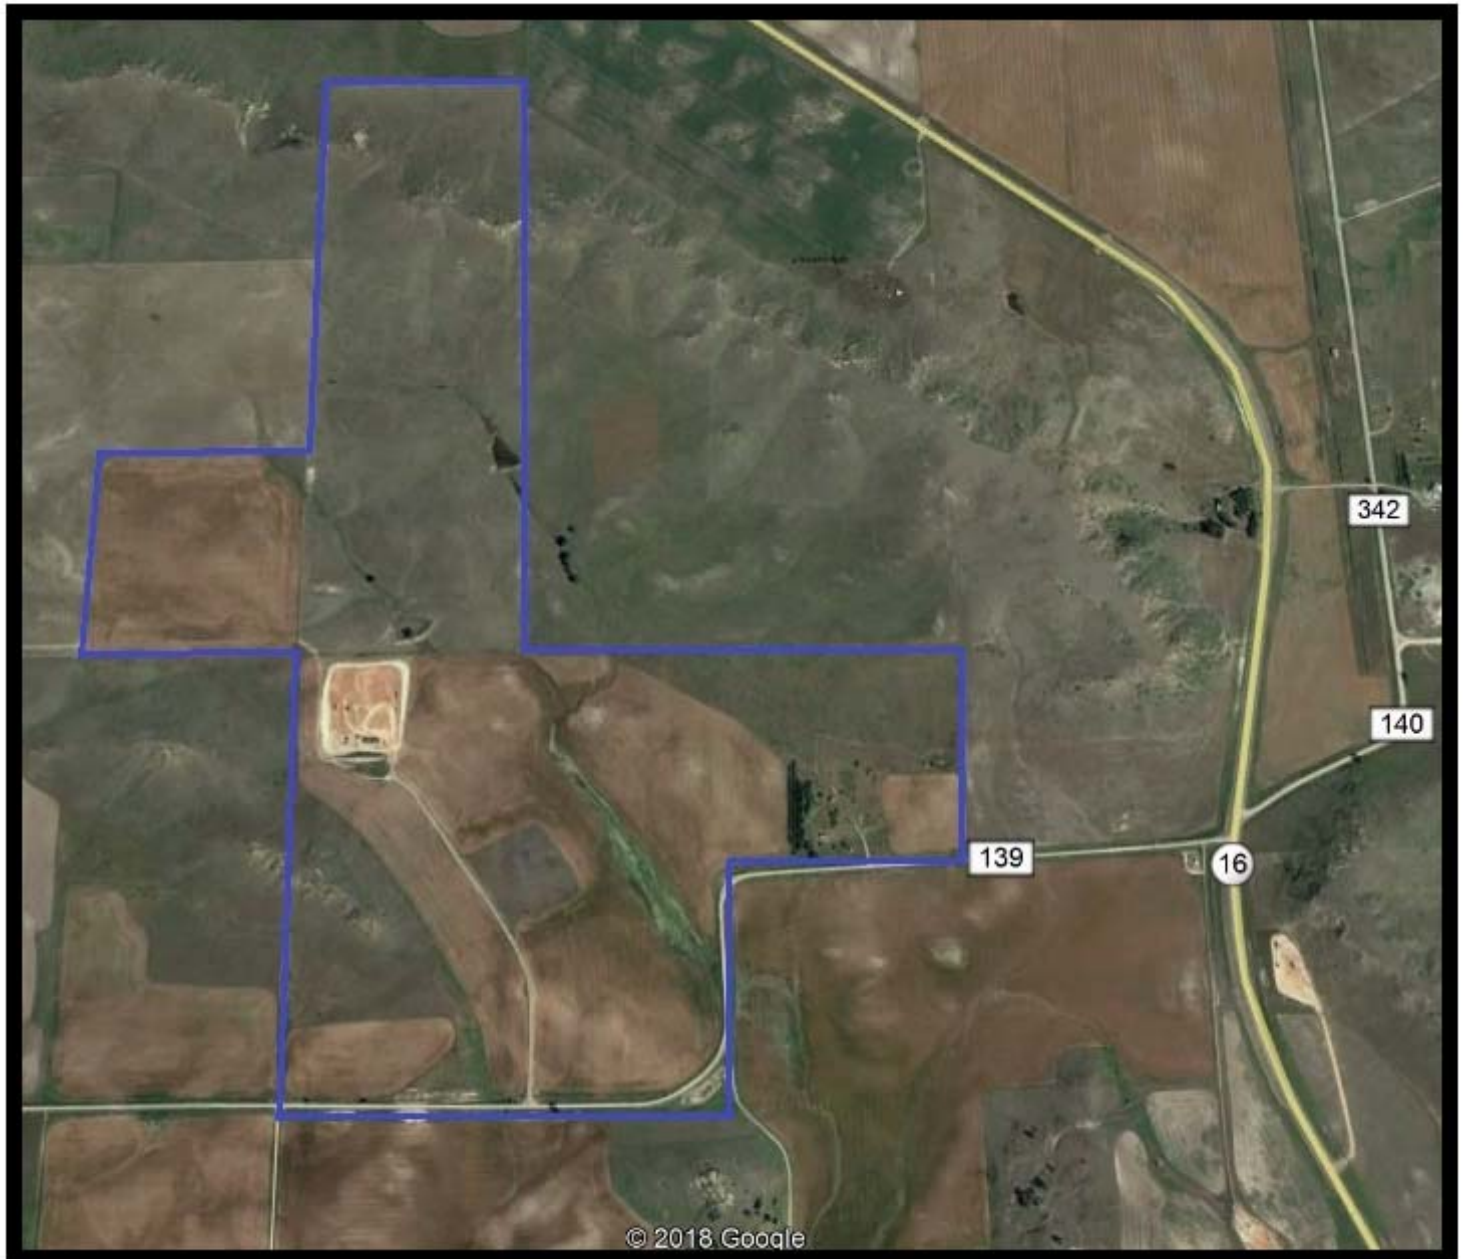

+/- 360 Acre For Sale in Richland County, Montana

360 Acres available in Richland County, Montana. The property is located approximately 17 miles Northwest of Sidney / 15 miles west of Fairview just off Highway 16 on County Road 139.